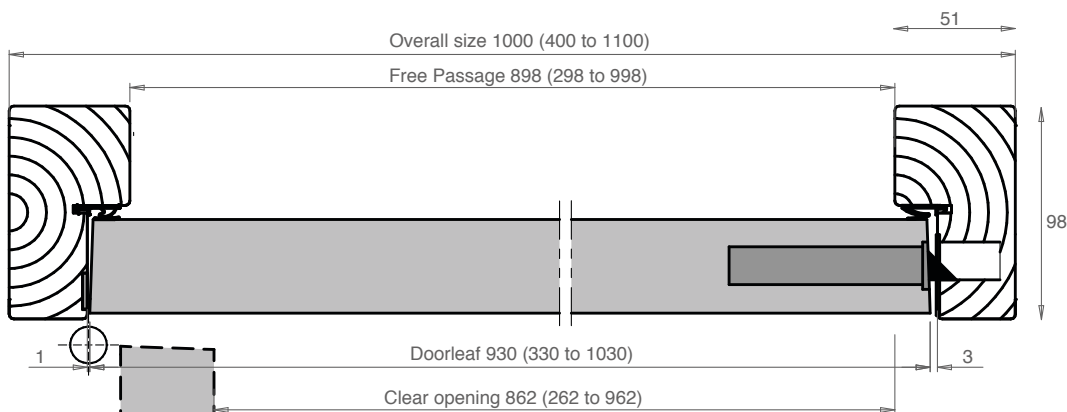

All sizes are in mm

FEBRUARY 2020

AXIOME 39 (single leaf)

Apartment entrance

Timber Acoustic & Fire Rated Doorsets

Flat threshold 35x12

Mechanical drop seal

Tel: +33 22 812 0413
Rgd Office: JH INDUSTRIES
30 rue Pauline de Lézardière
85300 Challans FRANCE
www.huet-doors.co.uk