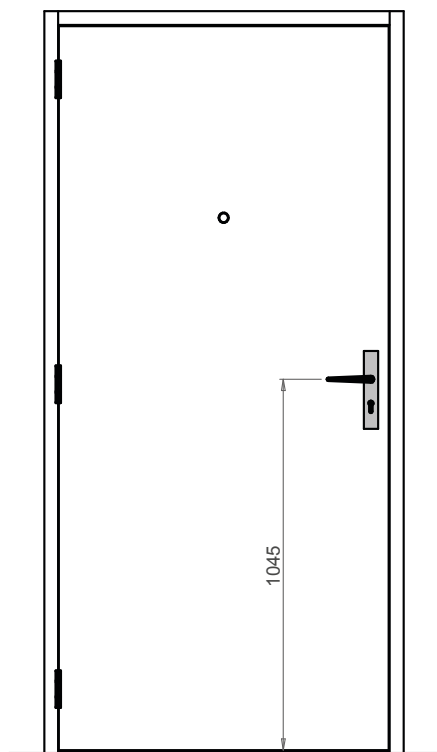

All sizes are in mm

FEBRUARY 2020

AXIOME 39 (single leaf)

Apartment entrance

Timber Acoustic & Fire Rated Doorsets

Flat threshold 35x12

Mechanical drop seal

Tel: +33 22 812 0413
Rgd Office: JH INDUSTRIES
30 rue Pauline de Lézardière
85300 Challans FRANCE
www.huet-doors.co.uk