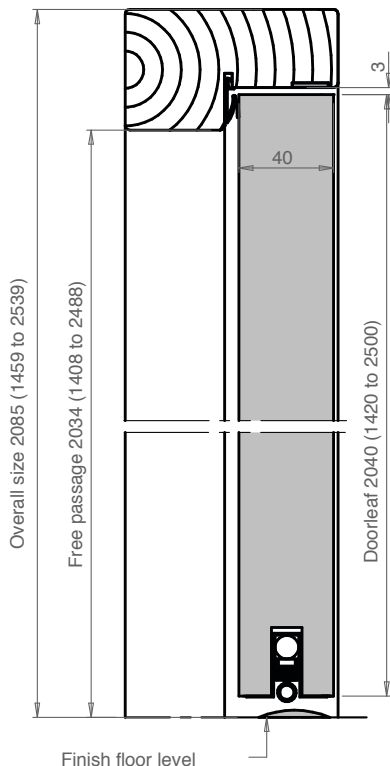

Door Leaf

- HUET multi-layer acoustic & anti breaking core
- Thickness: 40mm concealed engineered beech stiles all round
- High stability leaf due to the inclusion of 2 steel sheets

Door Frame

- Engineered beech 98 x 51mm
- Rebated monoblock frame
- Extension linings available
- Frame can be stained, varnished or fully painted
- Frame can be wrapped with wood veneer to match door leaf facings

All sizes are in mm

FEBRUARY 2020

AXIOME 39 (single leaf)

Apartment entrance

Timber Acoustic & Fire Rated Doorsets

Flat threshold 35x12

Mechanical drop seal

Tel: +33 22 812 0413
Rgd Office: JH INDUSTRIES
30 rue Pauline de Lézardière
85300 Challans FRANCE
www.huet-doors.co.uk