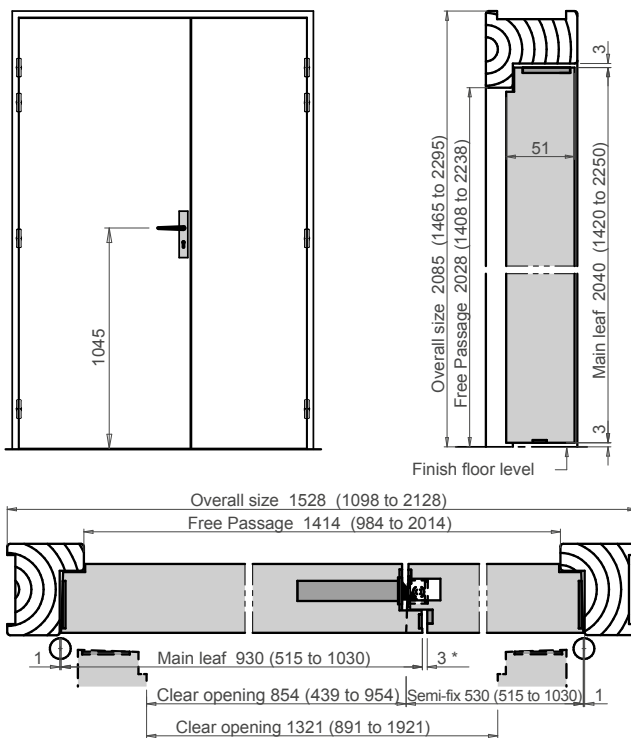

400x300

Ø360

1200x200

1200x300

1200x400

750x200

750x200
700x200

750x200
500x200

All sizes are in mm

FEBRUARY 2020

Euroflam EI60

(single and double leaf)

Timber Fire Rated Doorsets

Meeting stiles available

Square edge

Rebated meeting stiles with or without locking device