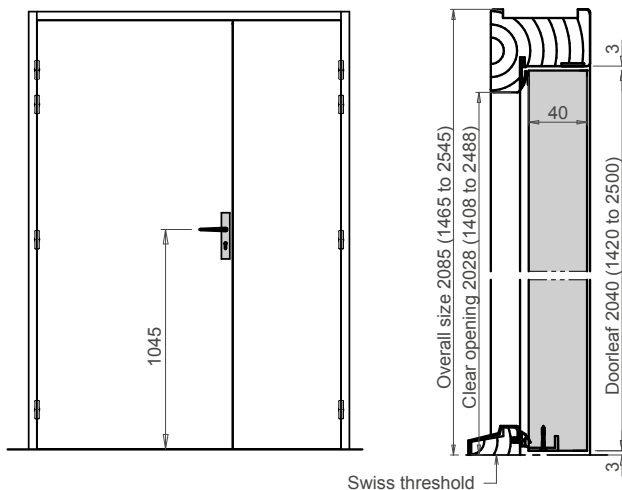

Chorus 42

(single and double leaf)

Timber Acoustic & Fire Rated Doorsets

Tel: +33 22 812 0413
Rgd Office: JH INDUSTRIES
30 rue Pauline de Lézardière
85300 Challans FRANCE
www.huet-doors.co.uk

Tel: +27 21 852 1716
W.R Quinan Boulevard, Paardevlei,
Somerset West Western Cape, SOUTH AFRICA
sales@varilux.co.za
www.varilux.co.za

All sizes are in mm

FEBRUARY 2020