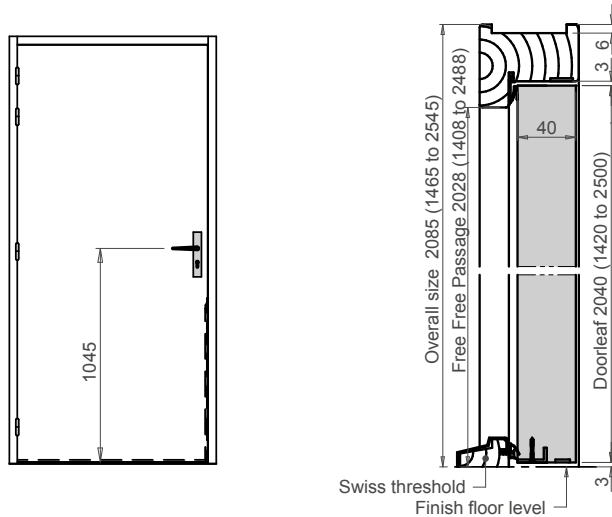

Chorus 42

(single and double leaf)

Timber Acoustic & Fire Rated Doorsets

Tel: +33 22 812 0413
Rgd Office: JH INDUSTRIES
30 rue Pauline de Lézardière
85300 Challans FRANCE
www.huet-doors.co.uk

Tel: +27 21 852 1716
W.R Quinan Boulevard, Paardevlei,
Somerset West Western Cape, SOUTH AFRICA
sales@varilux.co.za
www.varilux.co.za

All sizes are in mm

FEBRUARY 2020