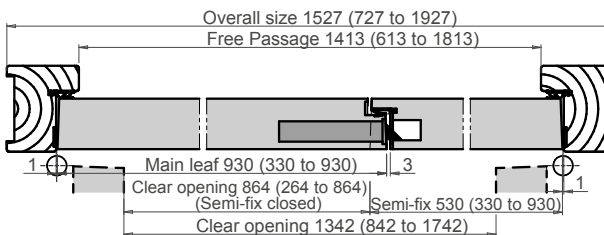

Chorus 42

(single and double leaf)

Timber Acoustic & Fire Rated Doorsets

Tel: +33 22 812 0413
Rgd Office: JH INDUSTRIES
30 rue Pauline de Lézardière
85300 Challans FRANCE
www.huet-doors.co.uk

Tel: +27 21 852 1716
W.R Quinan Boulevard, Paardevlei,
Somerset West Western Cape, SOUTH AFRICA
sales@varilux.co.za
www.varilux.co.za

All sizes are in mm

FEBRUARY 2020