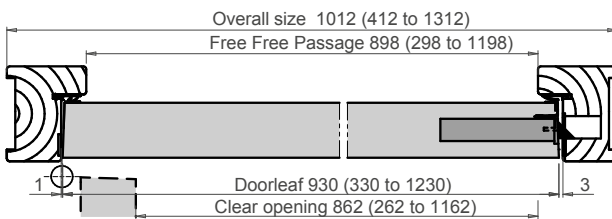

Chorus 42

(single and double leaf)

Timber Acoustic & Fire Rated Doorsets

Tel: +33 22 812 0413
Rgd Office: JH INDUSTRIES
30 rue Pauline de Lézardière
85300 Challans FRANCE
www.huet-doors.co.uk

Tel: +27 21 852 1716
W.R Quinan Boulevard, Paardevlei,
Somerset West Western Cape, SOUTH AFRICA
sales@varilux.co.za
www.varilux.co.za

All sizes are in mm

FEBRUARY 2020