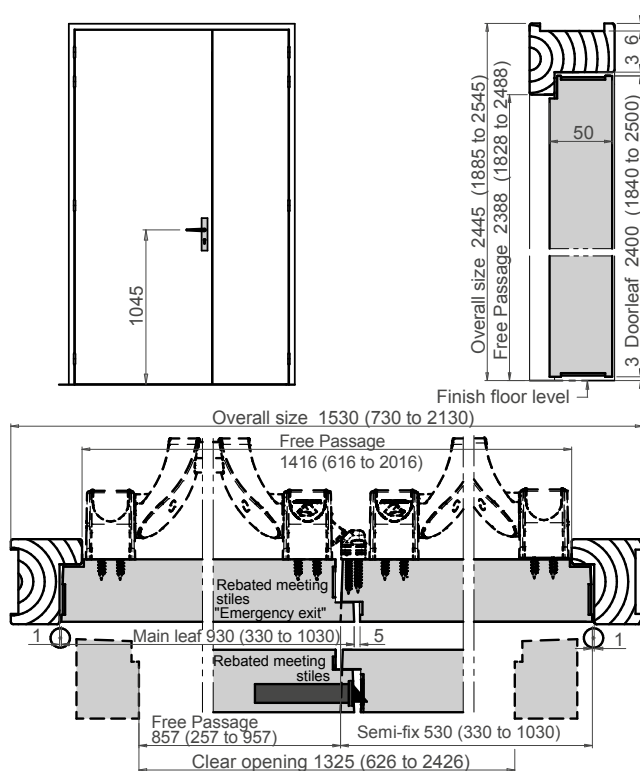

Euroflam EI30 XXL

(single and double leaf)

Timber Fire Rated Doorsets

Meeting stiles available

Tel: +33 22 812 0413
Rgd Office: JH INDUSTRIES
30 rue Pauline de Lézardière
85300 Challans FRANCE
www.huet-doors.co.uk

Tel: +27 21 852 1716
W.R Quinan Boulevard, Paardevlei,
Somerset West Western Cape, SOUTH AFRICA
sales@varilux.co.za
www.varilux.co.za

All sizes are in mm

FEBRUARY 2020