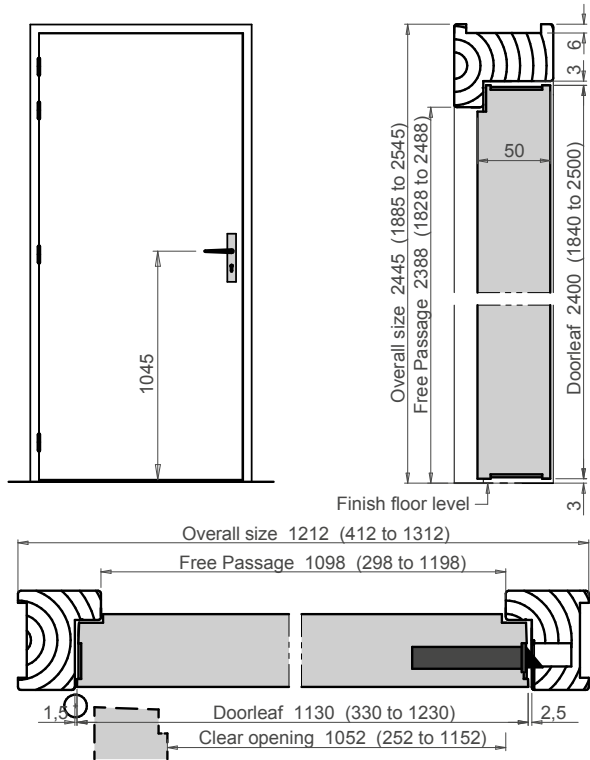

Euroflam EI30 XXL

(single and double leaf)

Timber Fire Rated Doorsets

Meeting stiles available

Tel: +33 22 812 0413
Rgd Office: JH INDUSTRIES
30 rue Pauline de Lézardière
85300 Challans FRANCE
www.huet-doors.co.uk

Tel: +27 21 852 1716
W.R Quinan Boulevard, Paardevlei,
Somerset West Western Cape, SOUTH AFRICA
sales@varilux.co.za
www.varilux.co.za

All sizes are in mm

FEBRUARY 2020